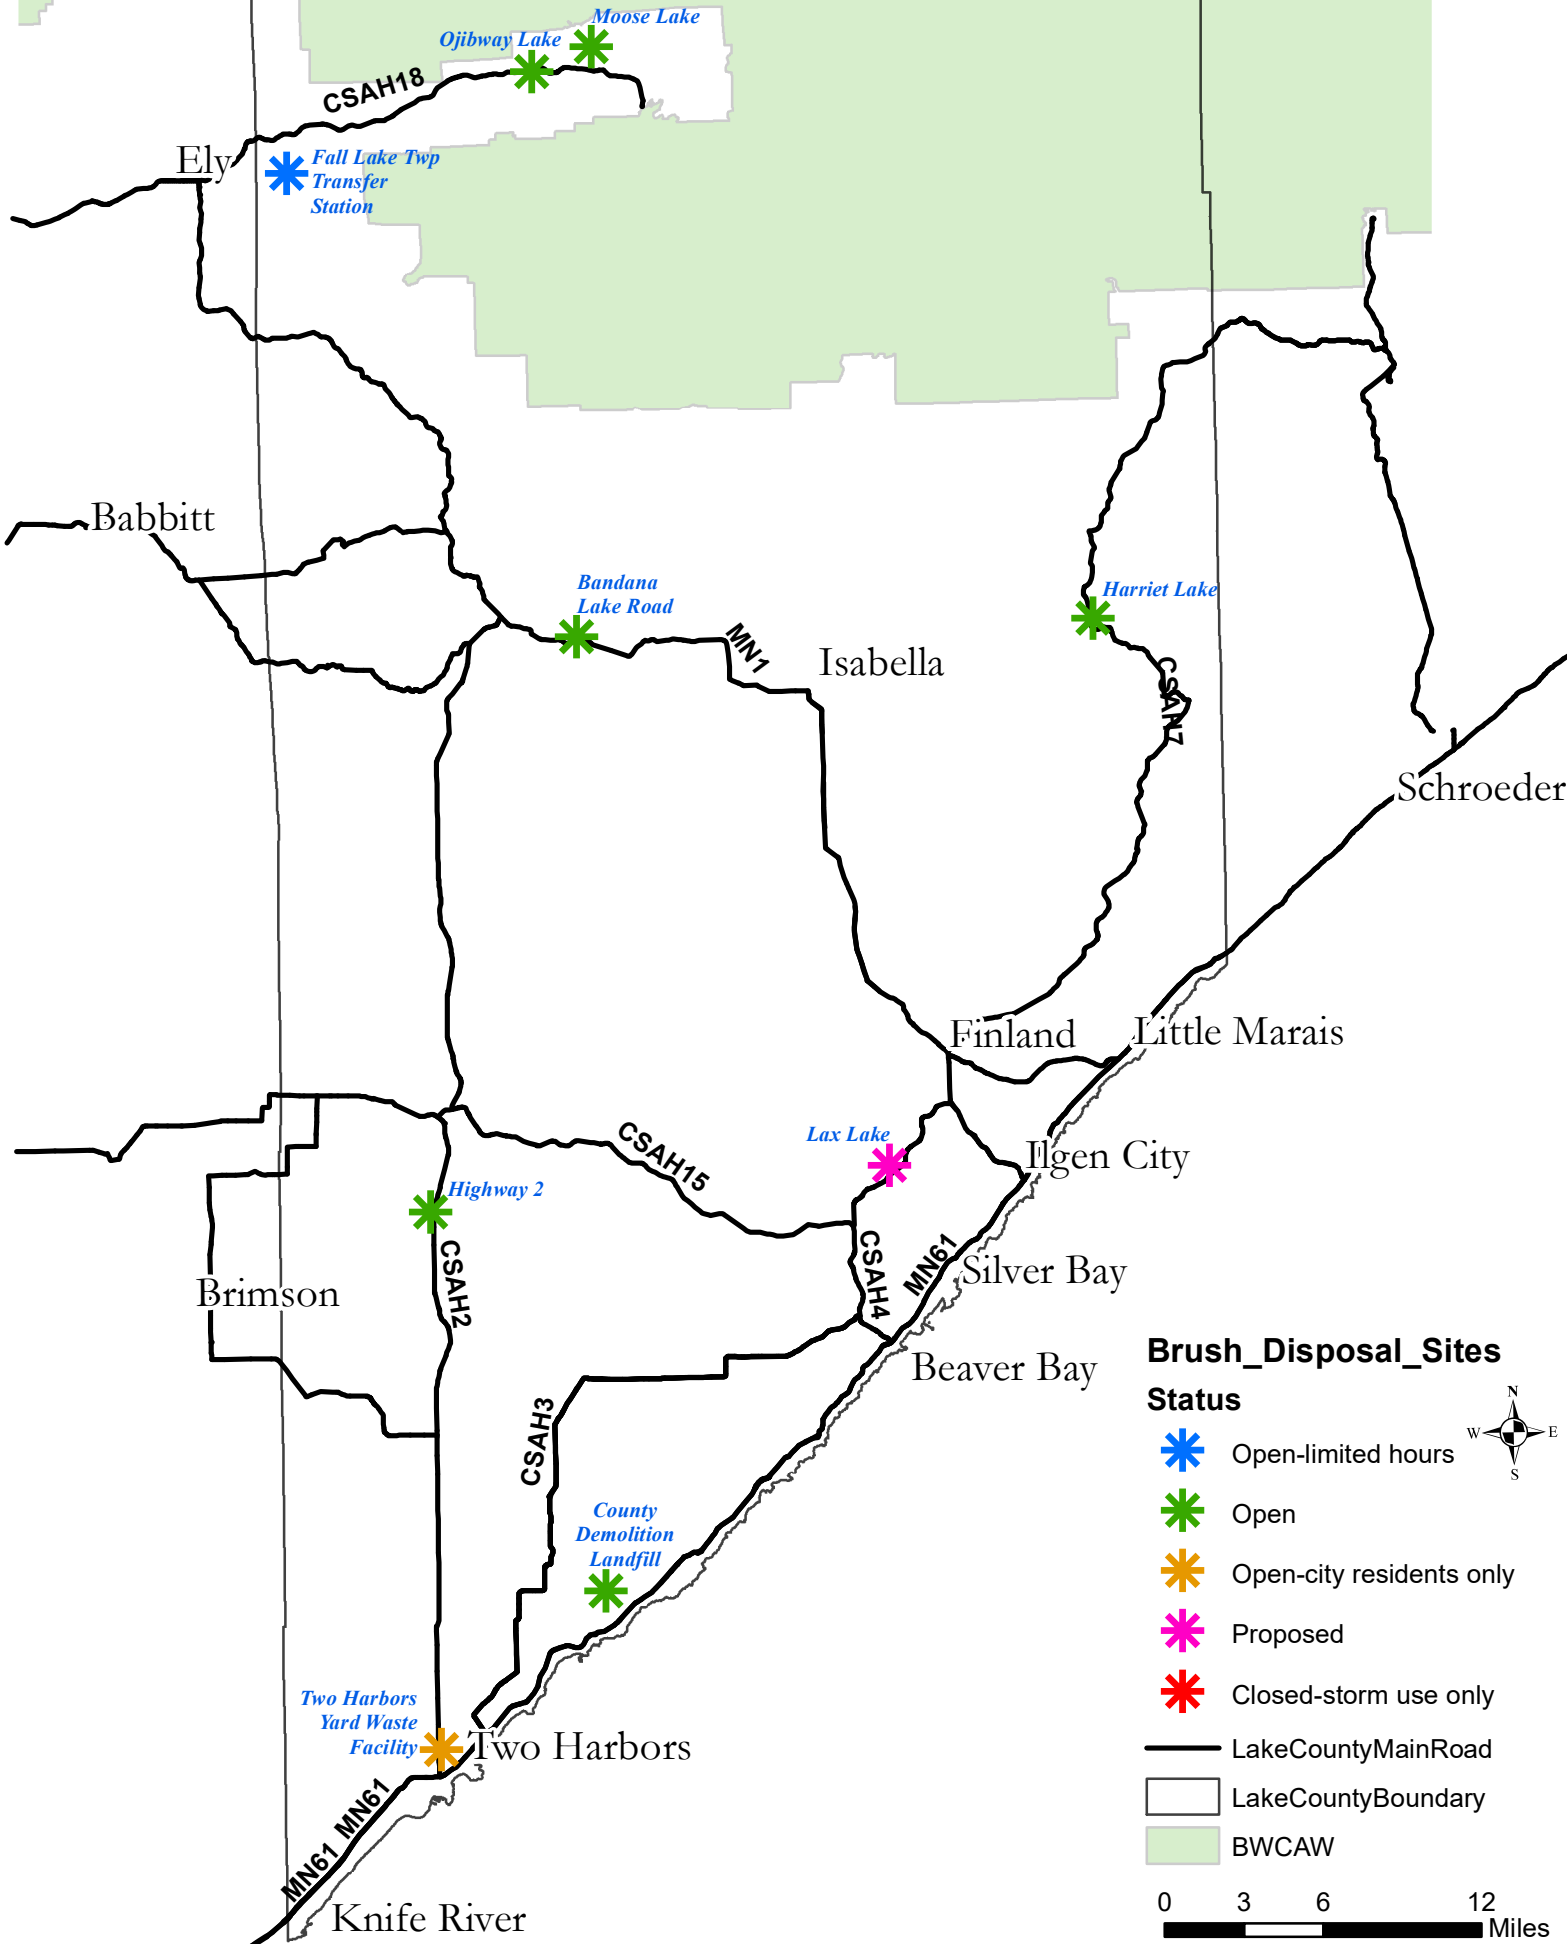

Lake County Brush Disposal Sites

Brush_Disposal_Sites

- Status**
-  Open-limited hours
 -  Open
 -  Open-city residents only
 -  Proposed
 -  Closed-storm use only

 LakeCountyMainRoad

 LakeCountyBoundary

 BWCAW